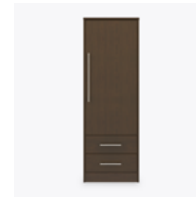

100° self-closing, kitchen-grade Blum® Euro Hinges provide a smooth motion.

Clothes Rod

Standard clothing rod may be attached at ADA height of 48" from the floor.

Hardware

Choose from dozens of hardware styles, including ADA compliant options.