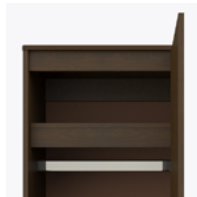

Model: AUWR01R
24.25W 21.5D 71H

Features

Durable Finish

Kwalu's proprietary finish doesn't have any of the drawbacks of wood. The finish is moisture impervious, easy to clean and maintenance-free.

Door Hinges

100° self-closing, kitchen-grade Blum® Euro Hinges provide a smooth motion.

Clothes Rod

Standard clothing rod may be attached at ADA height of 48" from the floor.

Hardware

Choose from dozens of hardware styles, including ADA compliant options.